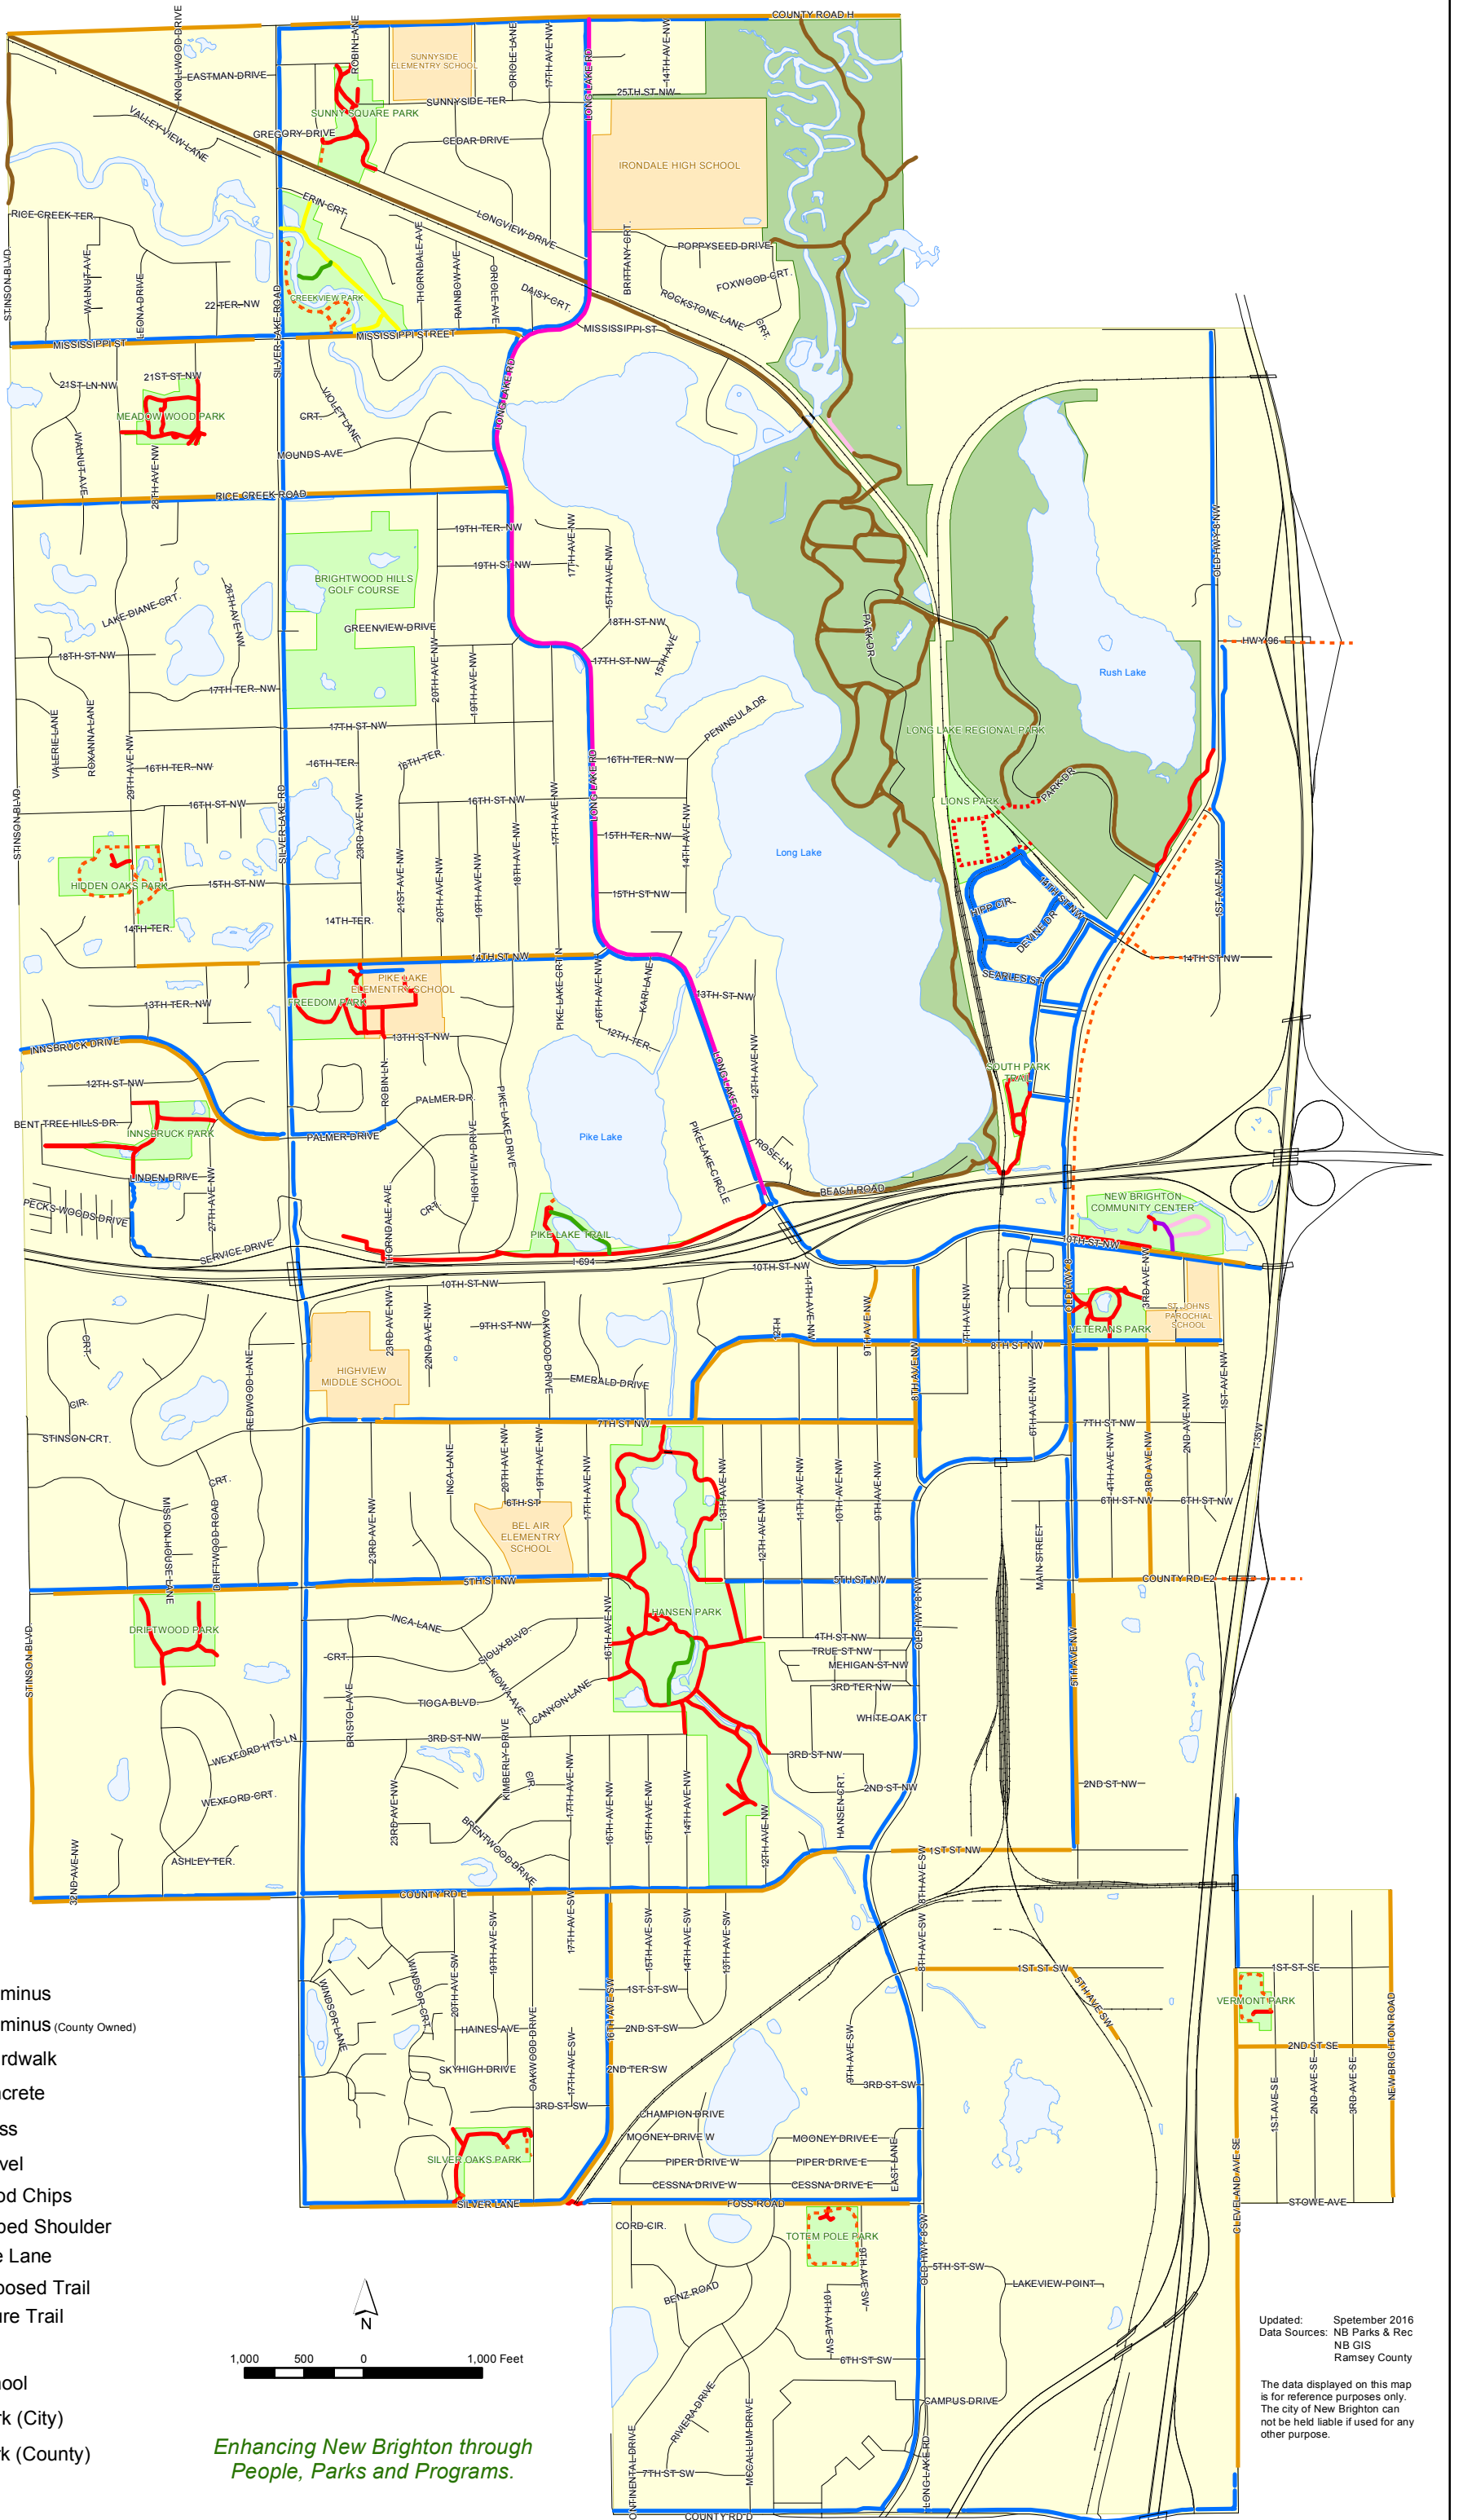

City of New Brighton - Current & Proposed Sidewalk & Trail Routes

Trail Type

- Bituminus
- Bituminus (County Owned)
- Boardwalk
- Concrete
- Grass
- Gravel
- Wood Chips
- Striped Shoulder
- Bike Lane
- Proposed Trail
- Future Trail

Park/School

- School
- Park (City)
- Park (County)

1,000 500 0 1,000 Feet

*Enhancing New Brighton through
People, Parks and Programs.*

Updated: September 2016
Data Sources: NB Parks & Rec
NB GIS
Ramsey County

The data displayed on this map is for reference purposes only. The city of New Brighton can not be held liable if used for any other purpose.