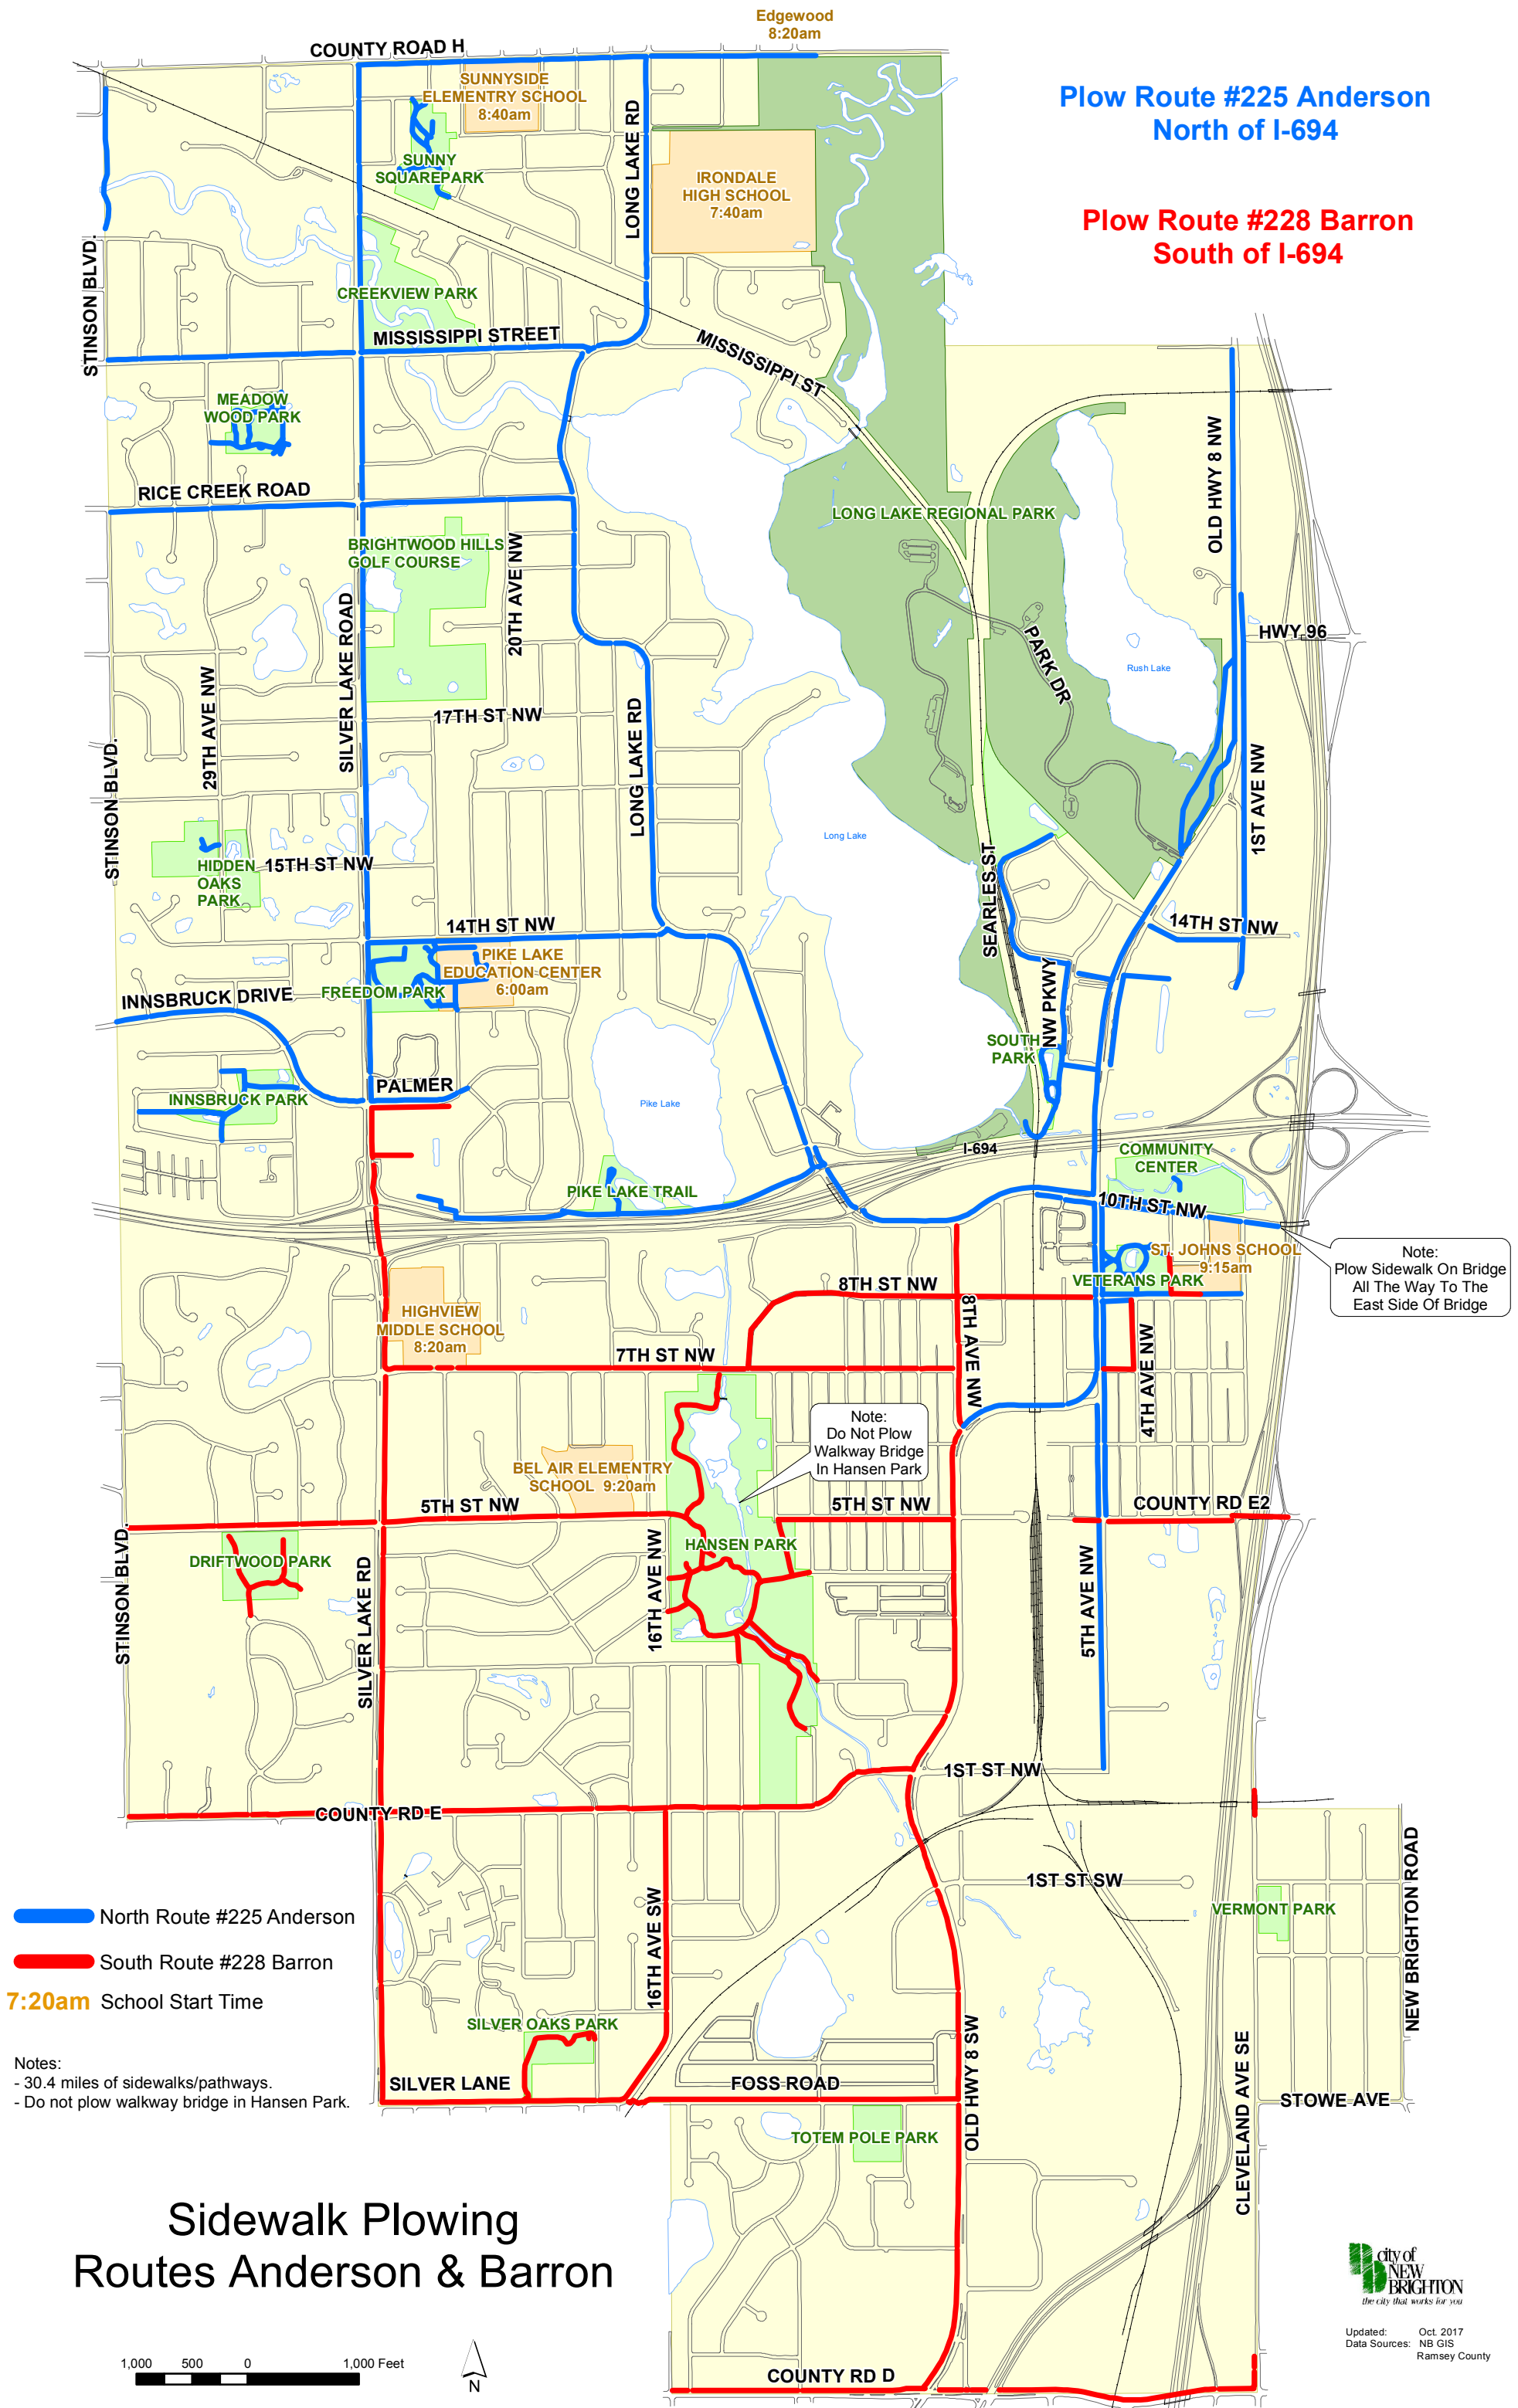

**Plow Route #225 Anderson  
North of I-694**

**Plow Route #228 Barron  
South of I-694**

Note:  
Plow Sidewalk On Bridge  
All The Way To The  
East Side Of Bridge

Note:  
Do Not Plow  
Walkway Bridge  
In Hansen Park

**North Route #225 Anderson**  
**South Route #228 Barron**  
**7:20am School Start Time**

Notes:  
- 30.4 miles of sidewalks/pathways.  
- Do not plow walkway bridge in Hansen Park.

# Sidewalk Plowing Routes Anderson & Barron

1,000 500 0 1,000 Feet

Updated: Oct. 2017  
Data Sources: NB GIS  
Ramsey County