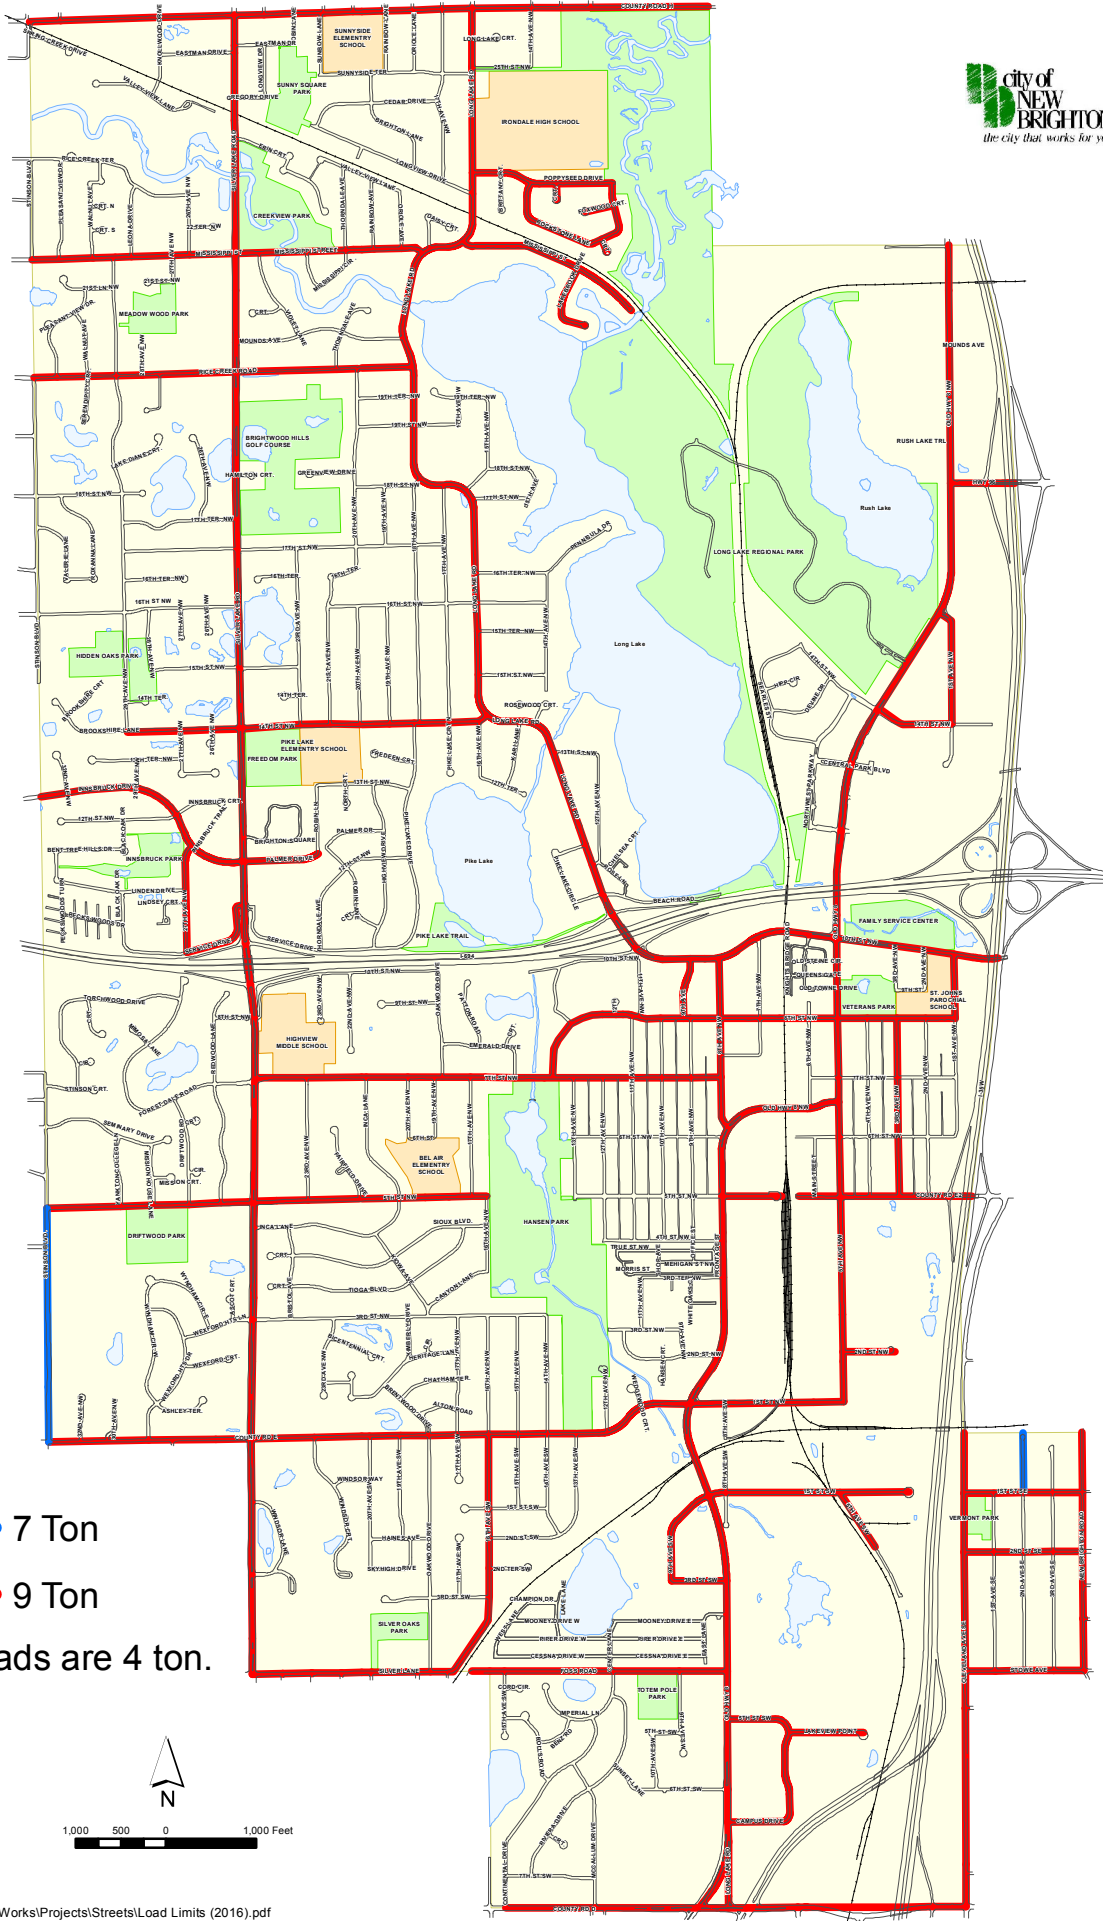

Load Limits - City of New Brighton

- 7 Ton
- 9 Ton

All other roads are 4 ton.