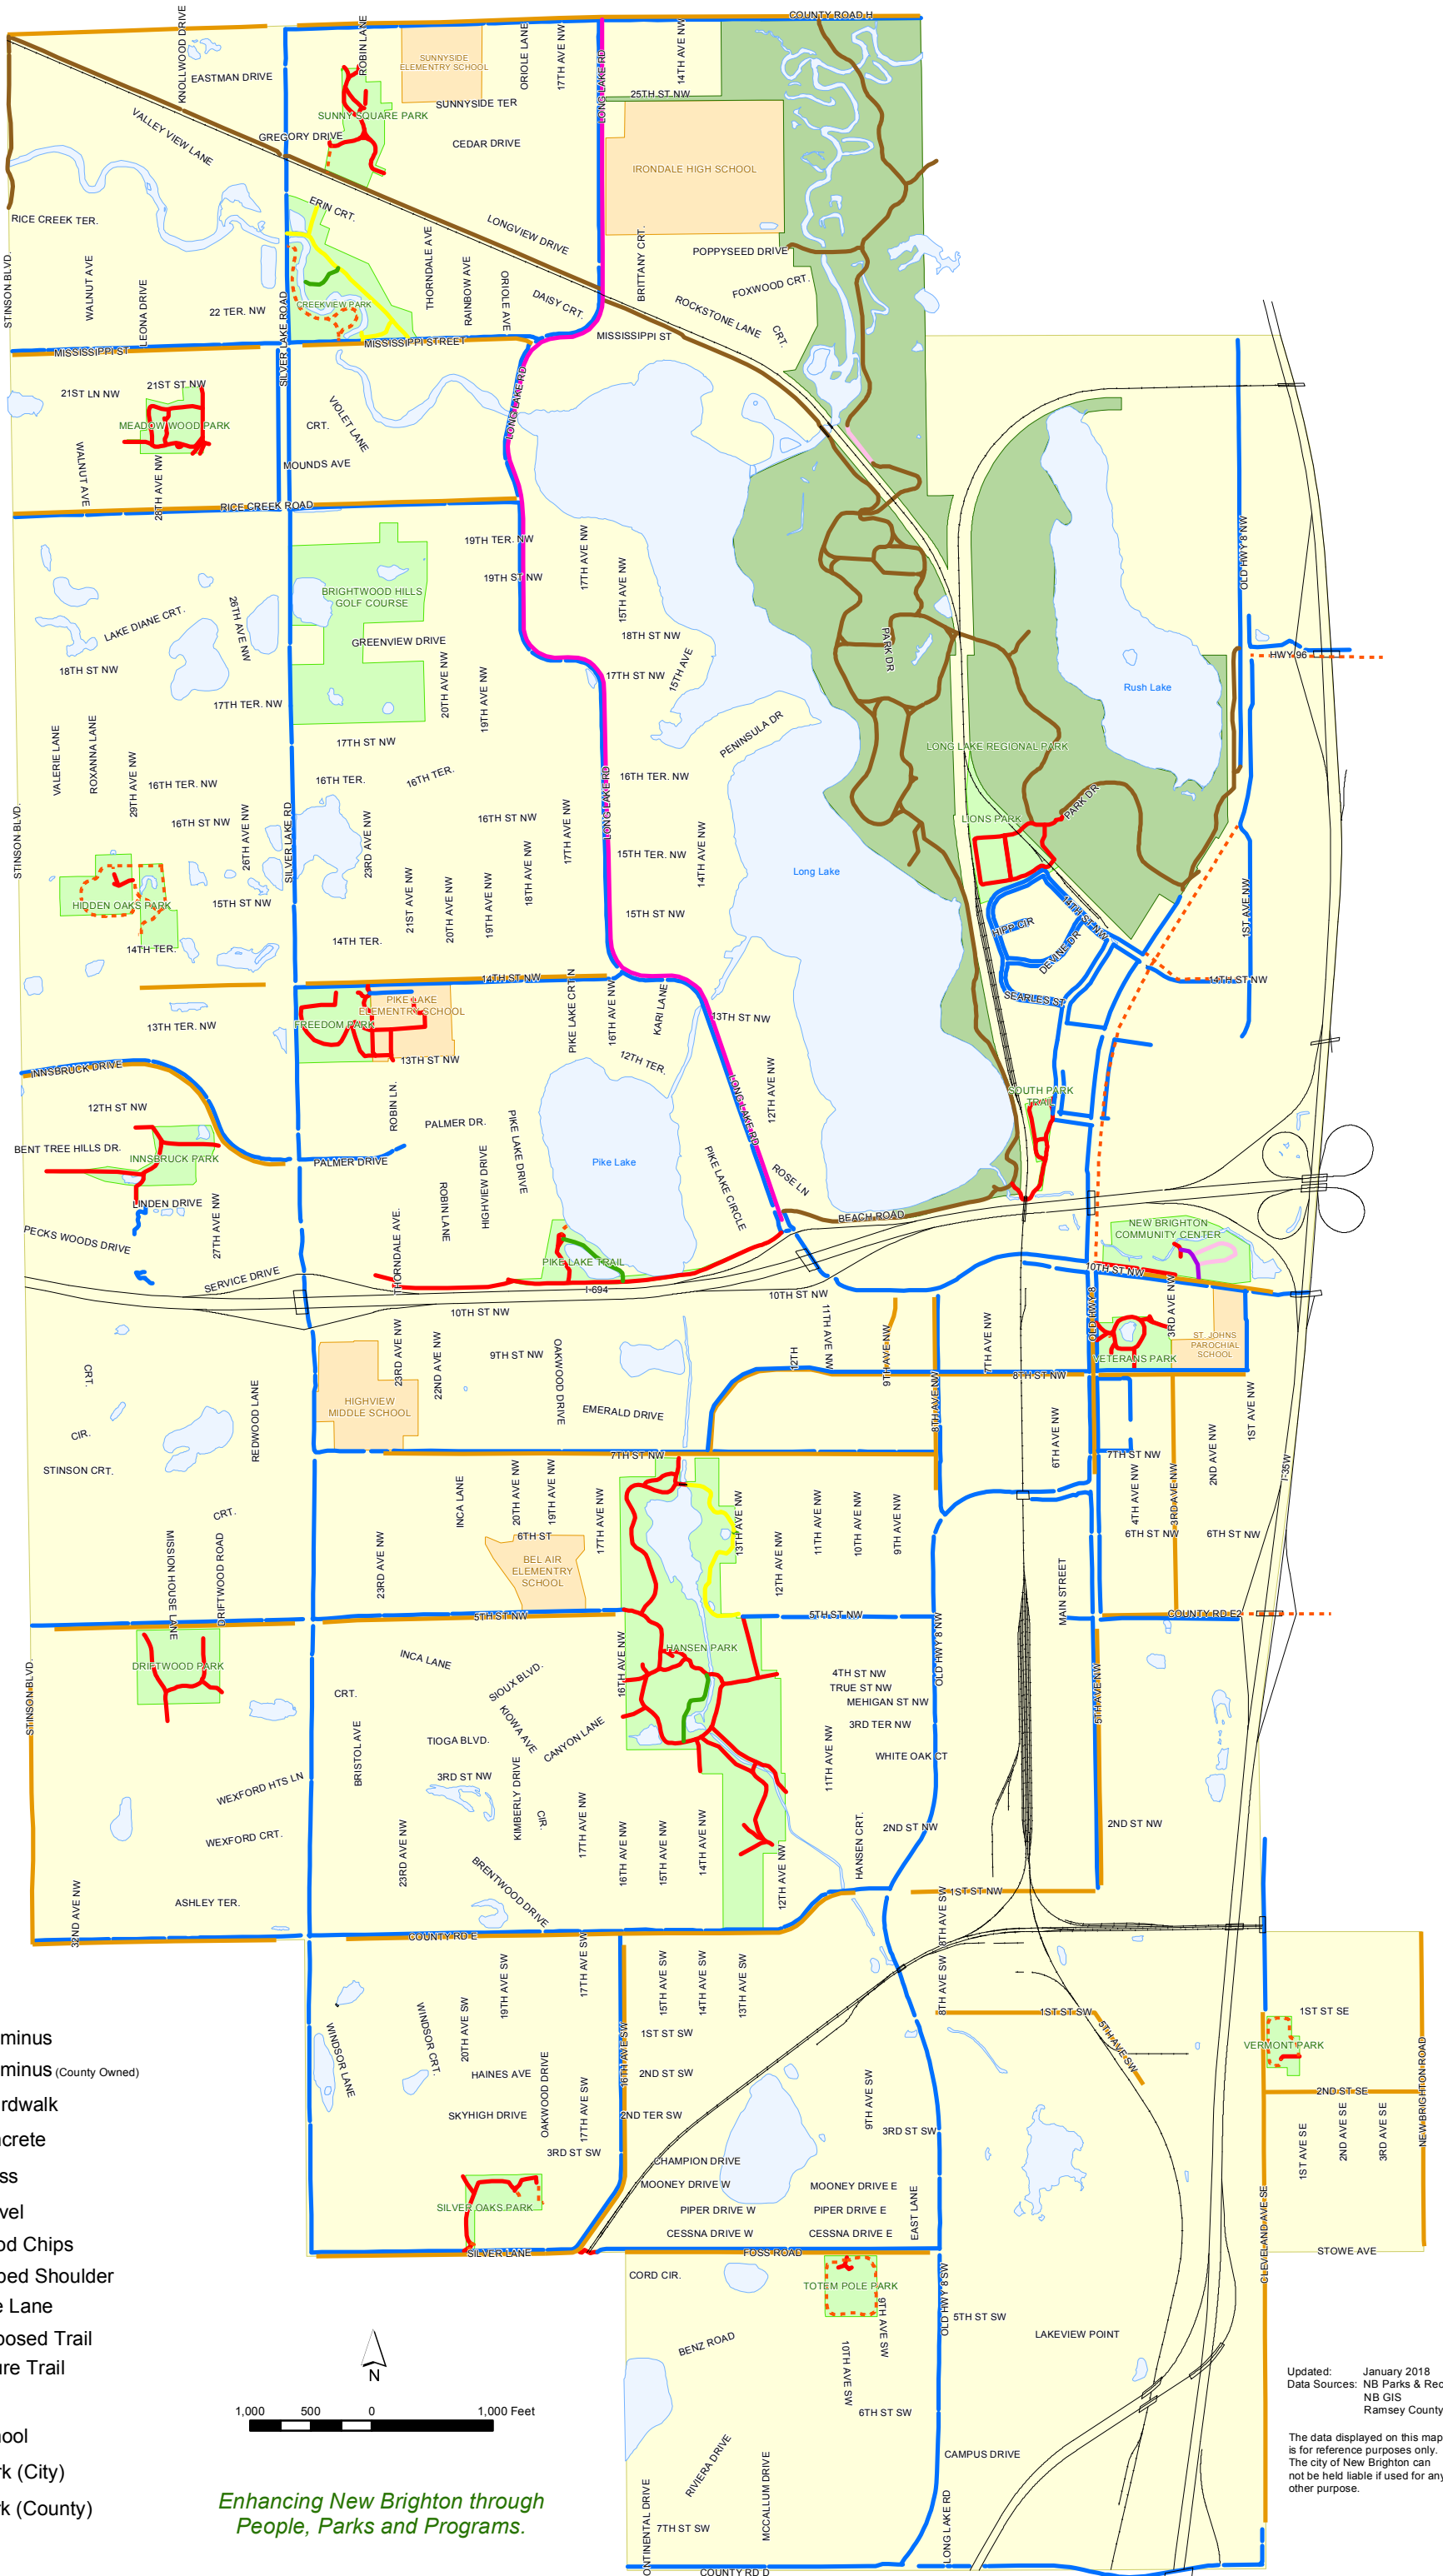

City of New Brighton - Current & Proposed Sidewalk & Trail Routes

Trail Type

- Bituminus
- Bituminus (County Owned)
- Boardwalk
- Concrete
- Grass
- Gravel
- Wood Chips
- Striped Shoulder
- Bike Lane
- ⋯ Proposed Trail
- ⋯ Future Trail

Park/School

- School
- Park (City)
- Park (County)

1,000 500 0 1,000 Feet

*Enhancing New Brighton through
People, Parks and Programs.*

Updated: January 2018
Data Sources: NB Parks & Rec
NB GIS
Ramsey County

The data displayed on this map is for reference purposes only. The city of New Brighton can not be held liable if used for any other purpose.