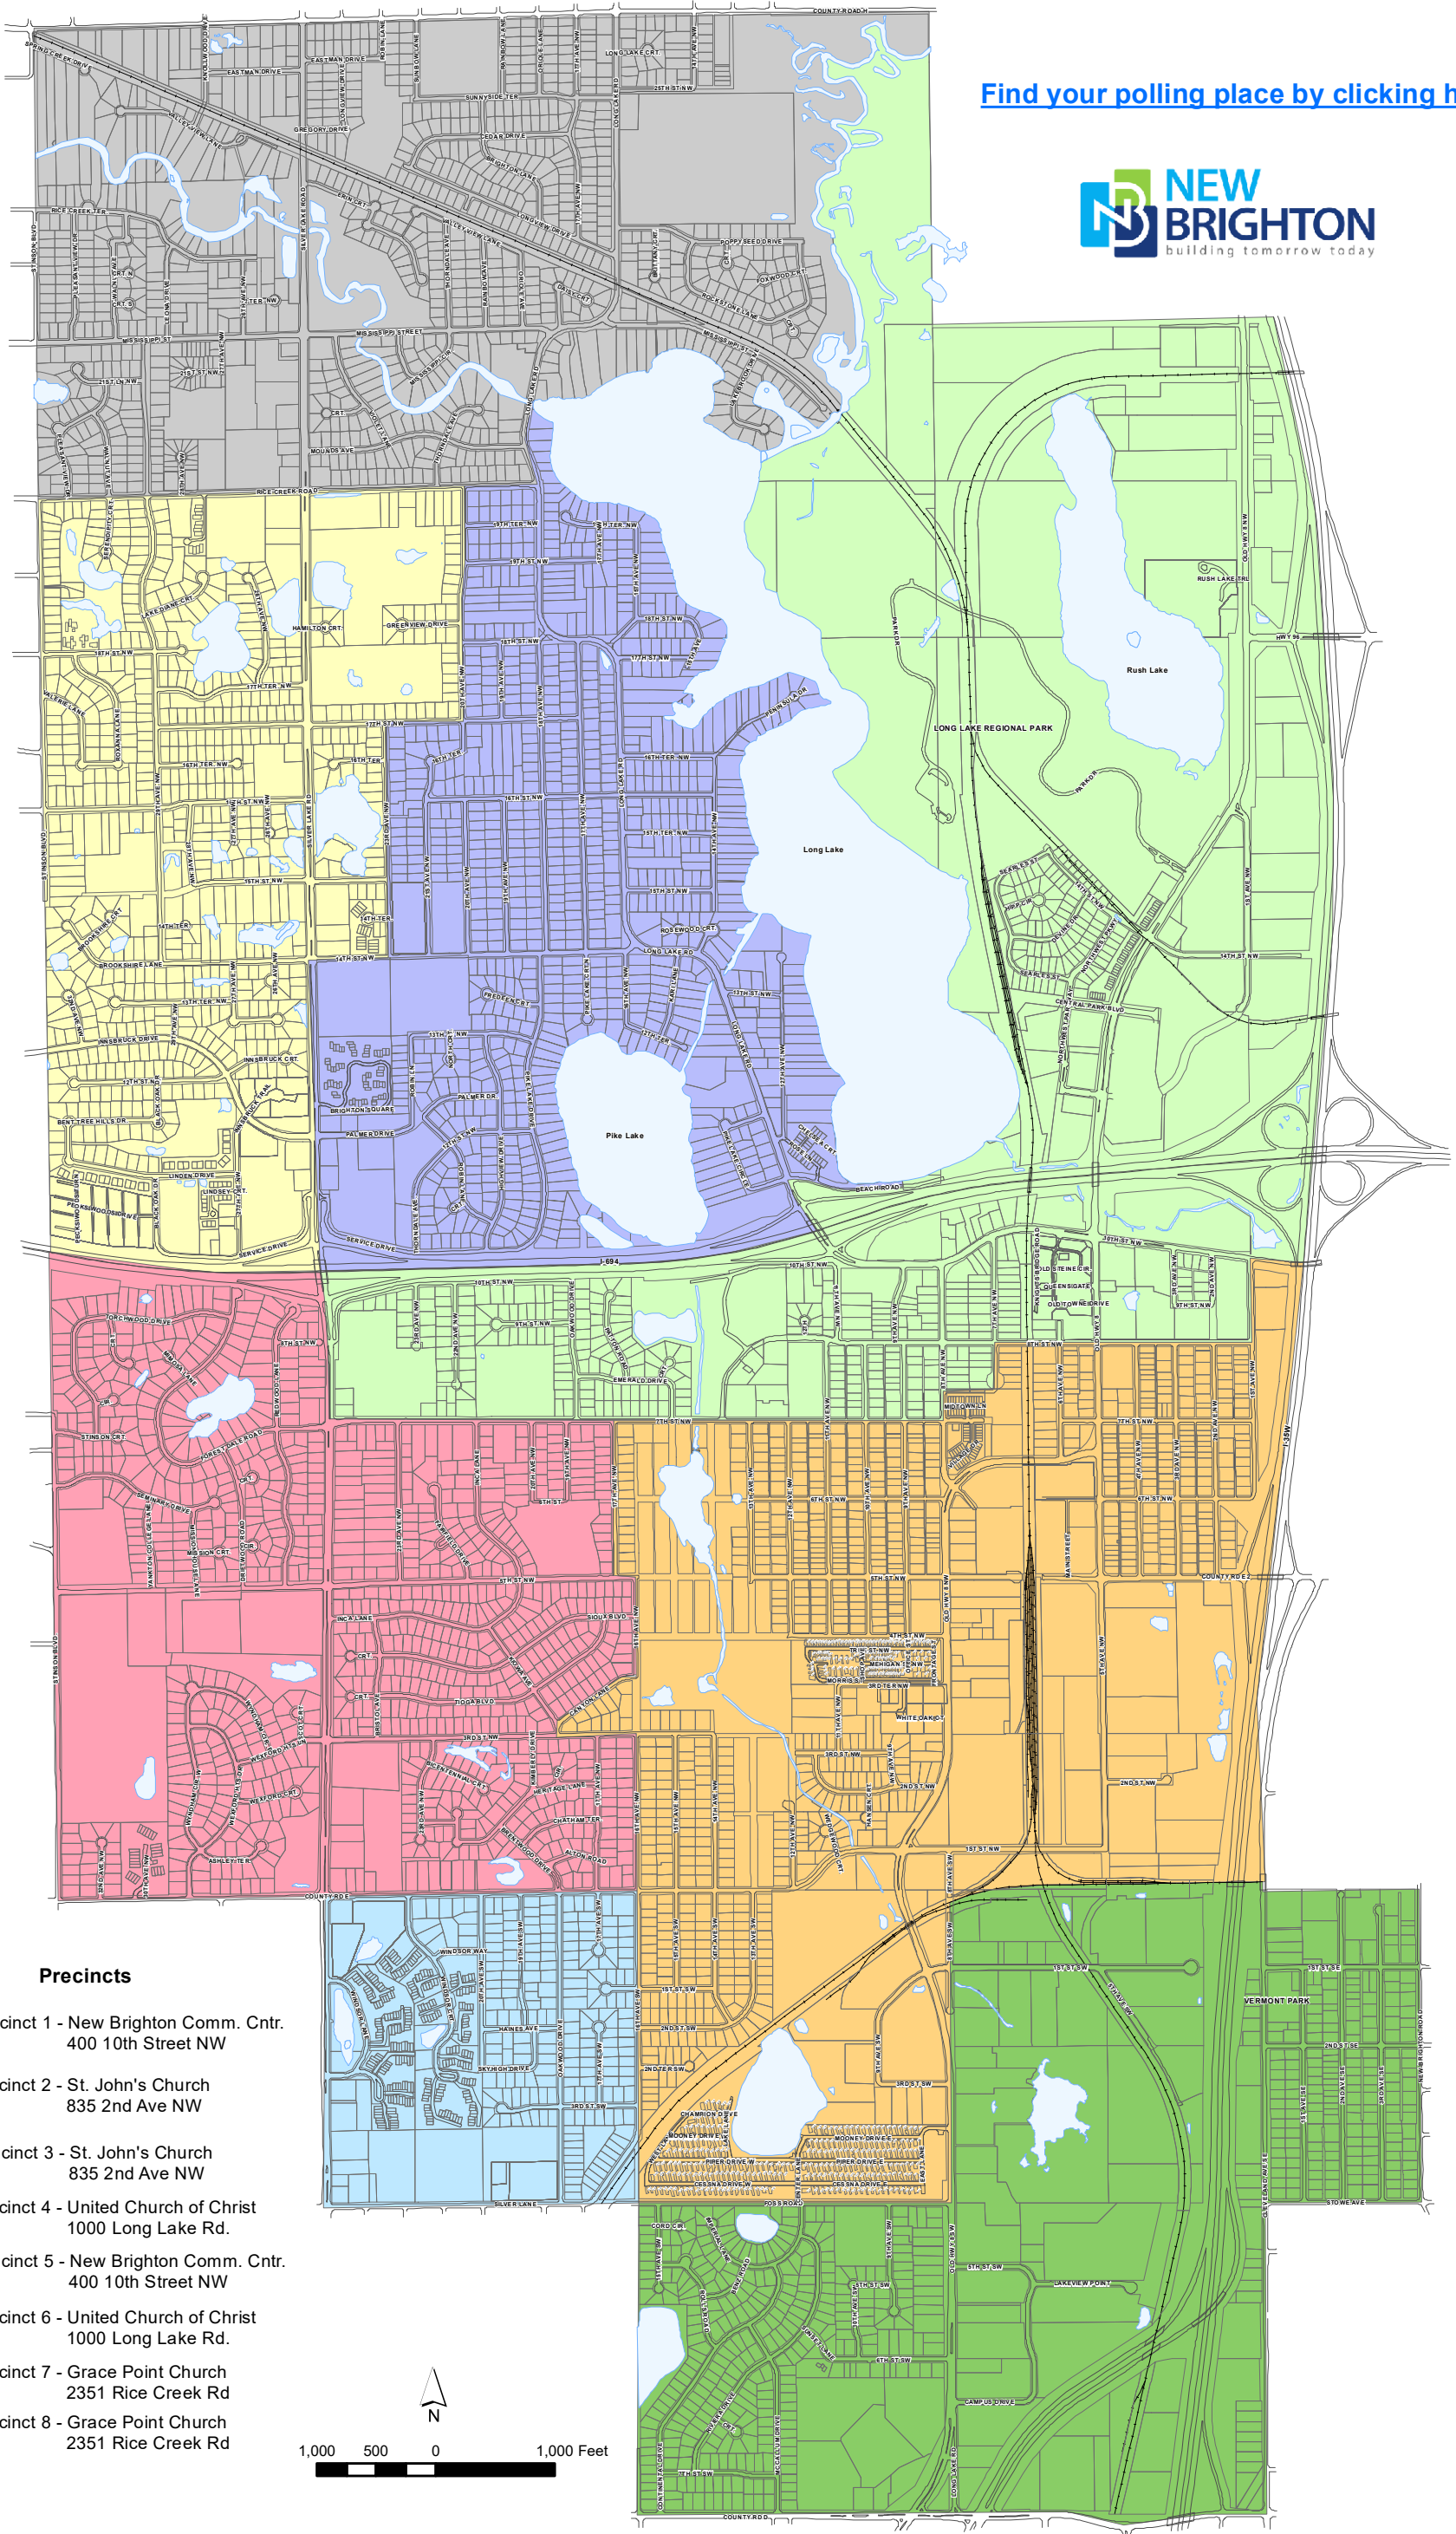

Precincts and Polling Places – 2020 Elections

[Find your polling place by clicking here](#)

Precincts

- Precinct 1 - New Brighton Comm. Cntr.
400 10th Street NW
- Precinct 2 - St. John's Church
835 2nd Ave NW
- Precinct 3 - St. John's Church
835 2nd Ave NW
- Precinct 4 - United Church of Christ
1000 Long Lake Rd.
- Precinct 5 - New Brighton Comm. Cntr.
400 10th Street NW
- Precinct 6 - United Church of Christ
1000 Long Lake Rd.
- Precinct 7 - Grace Point Church
2351 Rice Creek Rd
- Precinct 8 - Grace Point Church
2351 Rice Creek Rd