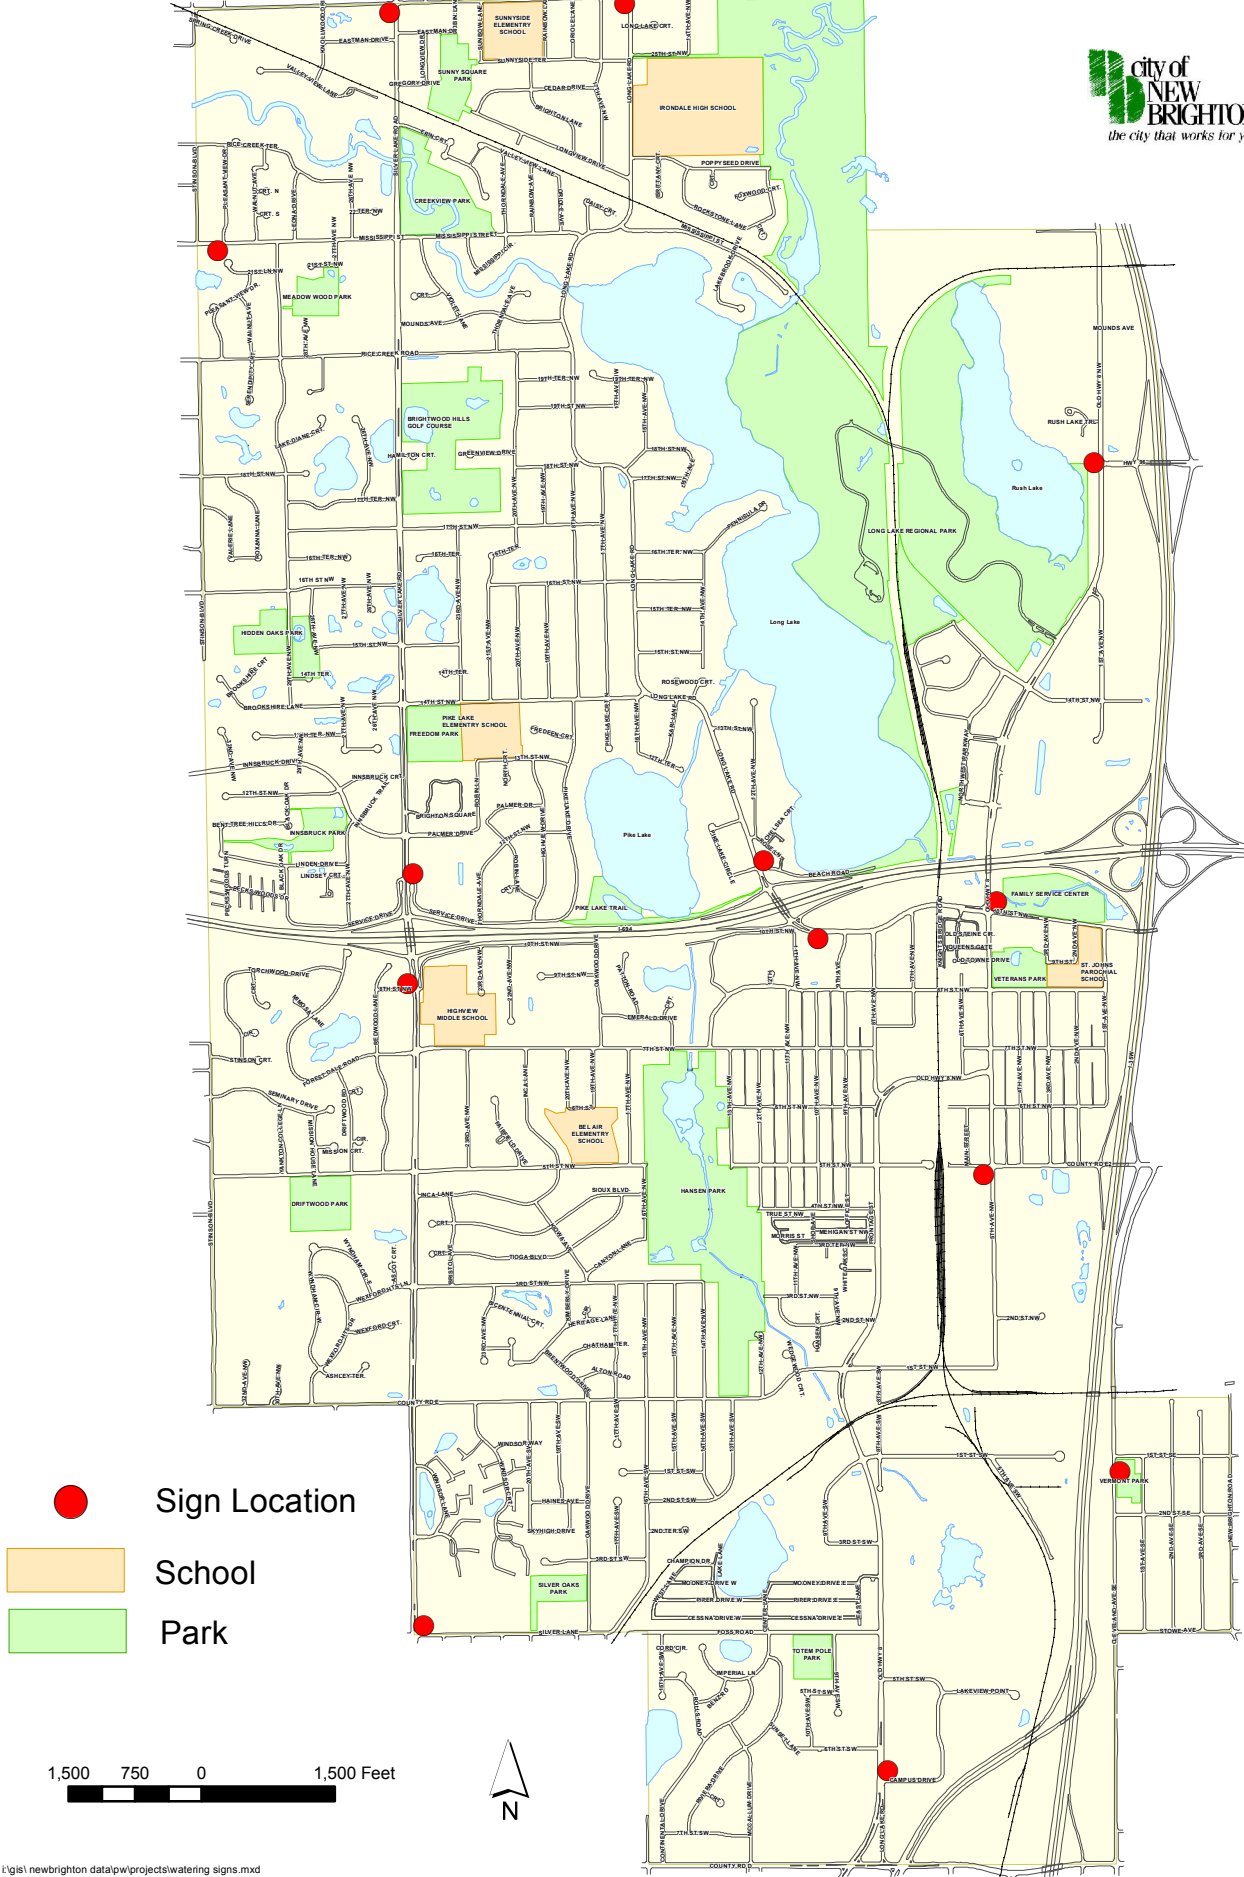

Water Restriction Sign Locations

-  Sign Location
-  School
-  Park

1,500 750 0 1,500 Feet