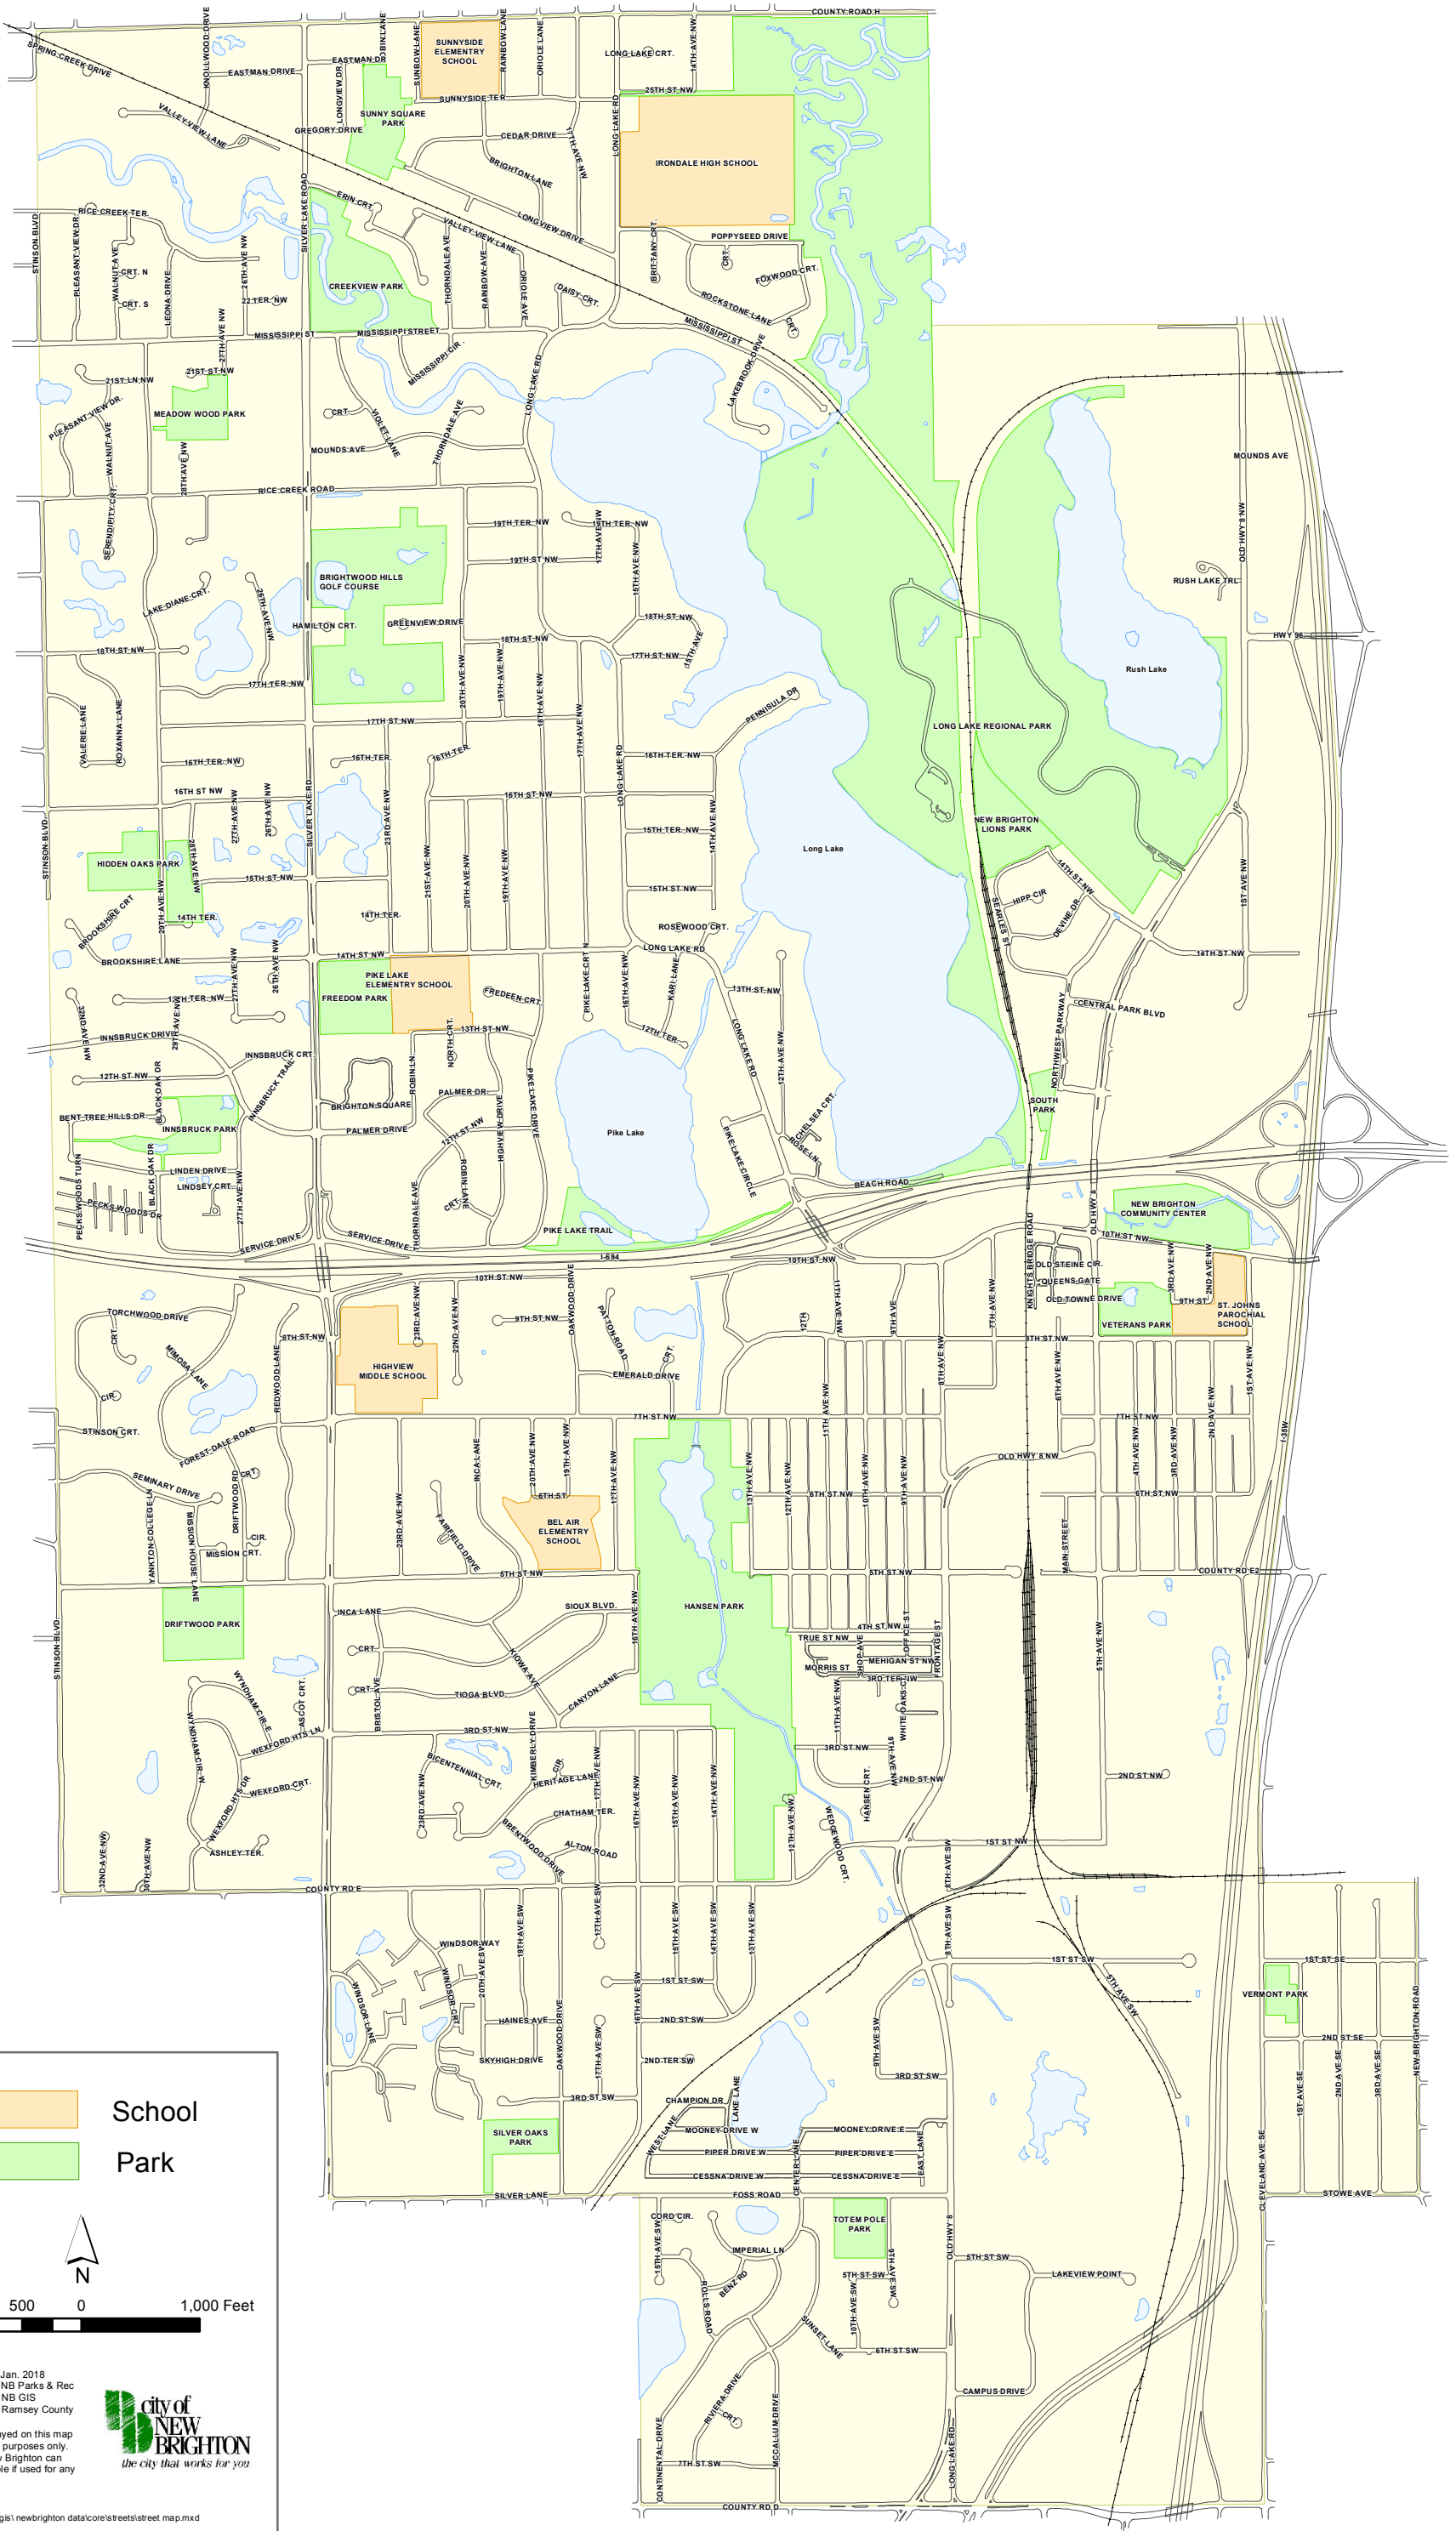

New Brighton Street Map

School
 Park

Updated: Jan. 2018
Data Sources: NB Parks & Rec
NB GIS
Ramsey County